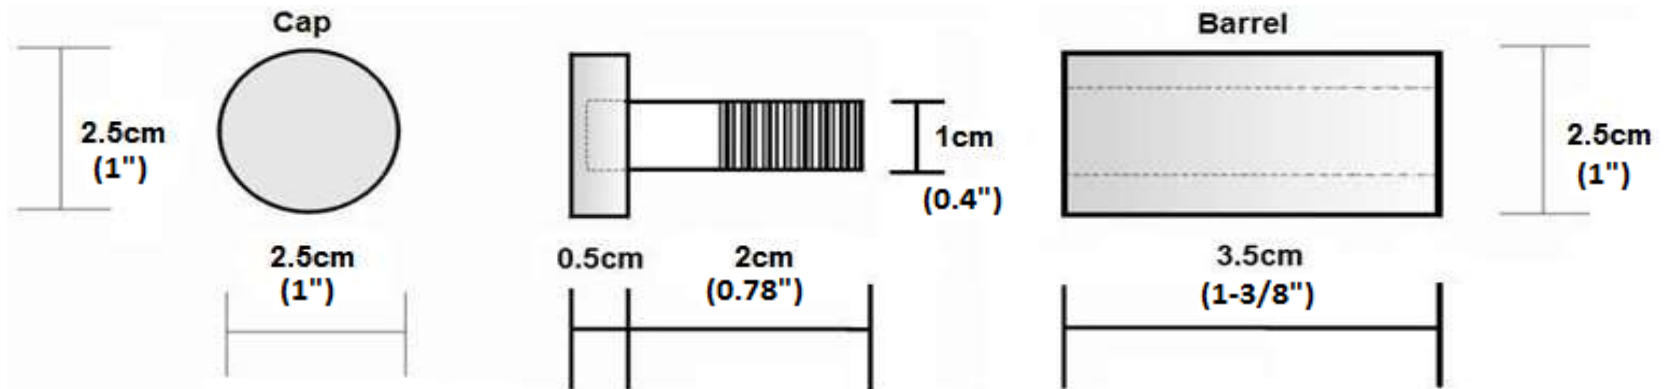

SO13-19 1.3cm Diameter x 1.9cm High (0.47" Diameter x 3/4" High) (holds 5mm thick material, max 3lbs per standoff)

SO16-25 1.6cm Diameter x 2.5cm High (5/8" Diameter x 1" High) (holds 10mm thick material, max 4lbs per standoff)

SO19-25 1.9cm Diameter x 2.5cm High (3/4" Diameter x 1" High) (holds 10mm thick material, max 4.5lbs per standoff)

SO19-35 1.9cm Diameter x 3.5cm High (3/4" Diameter x 1-3/8" High) (holds 10mm thick material, max 4.5lbs per standoff)

SO25-25 2.5cm Diameter x 2.5cm High (1" Diameter x 1" High) (holds 10mm thick material, max 5lbs per standoff)

SO25-35 2.5cm Diameter x 3.5cm High (1" Diameter x 1-3/8" High) (holds 10mm thick material, max 5lbs per standoff)

SO30-25 3cm Diameter x 2.5cm High (1-3/16" Diameter x 1" High) (holds 10mm thick material, max 5.5lbs per standoff)

SO30-35 3cm Diameter x 3.5cm High (1-3/16" Diameter x 1-3/8" High) (holds 10mm thick material, max 5.5lbs per standoff)