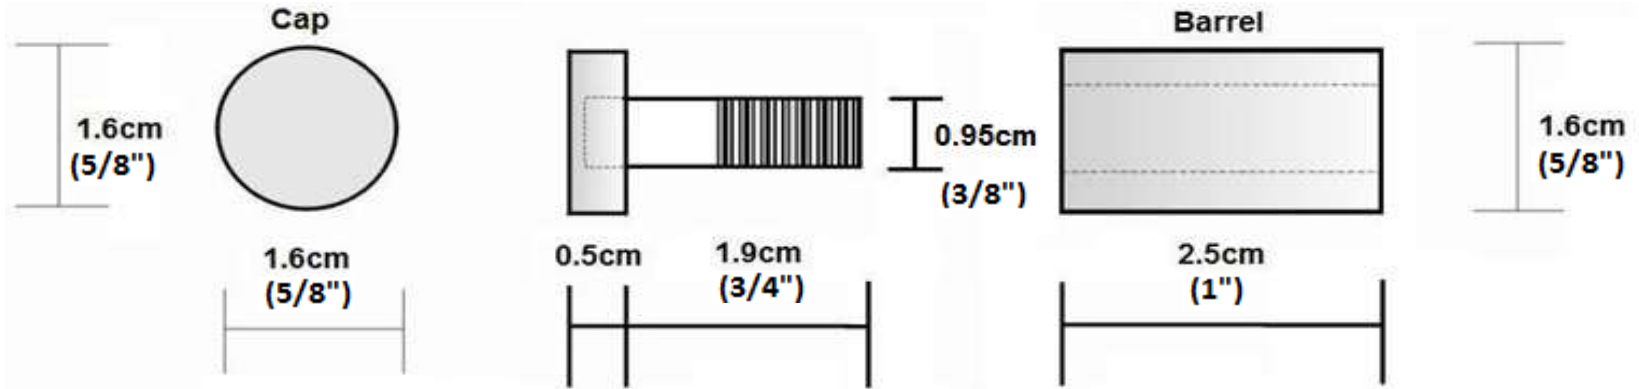

SO13-19 1.3cm Diameter x 1.9cm High (0.47" Diameter x 3/4" High) (holds 5mm thick material, max 3lbs per standoff)

SO16-25 1.6cm Diameter x 2.5cm High (5/8" Diameter x 1" High) (holds 10mm thick material, max 4lbs per standoff)

SO19-25 1.9cm Diameter x 2.5cm High (3/4" Diameter x 1" High) (holds 10mm thick material, max 4.5lbs per standoff)

SO19-35 1.9cm Diameter x 3.5cm High (3/4" Diameter x 1-3/8" High) (holds 10mm thick material, max 4.5lbs per standoff)

SO25-25 2.5cm Diameter x 2.5cm High (1" Diameter x 1" High) (holds 10mm thick material, max 5lbs per standoff)

SO25-35 2.5cm Diameter x 3.5cm High (1" Diameter x 1-3/8" High) (holds 10mm thick material, max 5lbs per standoff)

SO30-25 3cm Diameter x 2.5cm High (1-3/16" Diameter x 1" High) (holds 10mm thick material, max 5.5lbs per standoff)

SO30-35 3cm Diameter x 3.5cm High (1-3/16" Diameter x 1-3/8" High) (holds 10mm thick material, max 5.5lbs per standoff)