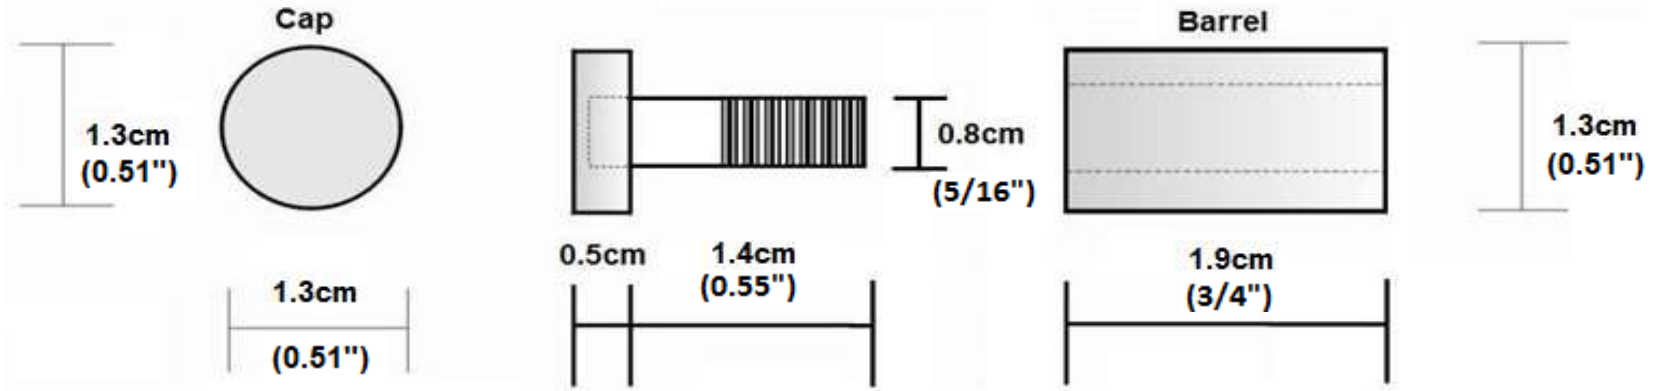

SO13-19 1.3cm Diameter x 1.9cm High (0.47" Diameter x 3/4" High) (holds 5mm thick material, max 3lbs per standoff)

SO16-25 1.6cm Diameter x 2.5cm High (5/8" Diameter x 1" High) (holds 10mm thick material, max 4lbs per standoff)

SO19-25 1.9cm Diameter x 2.5cm High (3/4" Diameter x 1" High) (holds 10mm thick material, max 4.5lbs per standoff)

SO19-35 1.9cm Diameter x 3.5cm High (3/4" Diameter x 1-3/8" High) (holds 10mm thick material, max 4.5lbs per standoff)

SO25-25 2.5cm Diameter x 2.5cm High (1" Diameter x 1" High) (holds 10mm thick material, max 5lbs per standoff)

SO25-35 2.5cm Diameter x 3.5cm High (1" Diameter x 1-3/8" High) (holds 10mm thick material, max 5lbs per standoff)

SO30-25 3cm Diameter x 2.5cm High (1-3/16" Diameter x 1" High) (holds 10mm thick material, max 5.5lbs per standoff)

SO30-35 3cm Diameter x 3.5cm High (1-3/16" Diameter x 1-3/8" High) (holds 10mm thick material, max 5.5lbs per standoff)