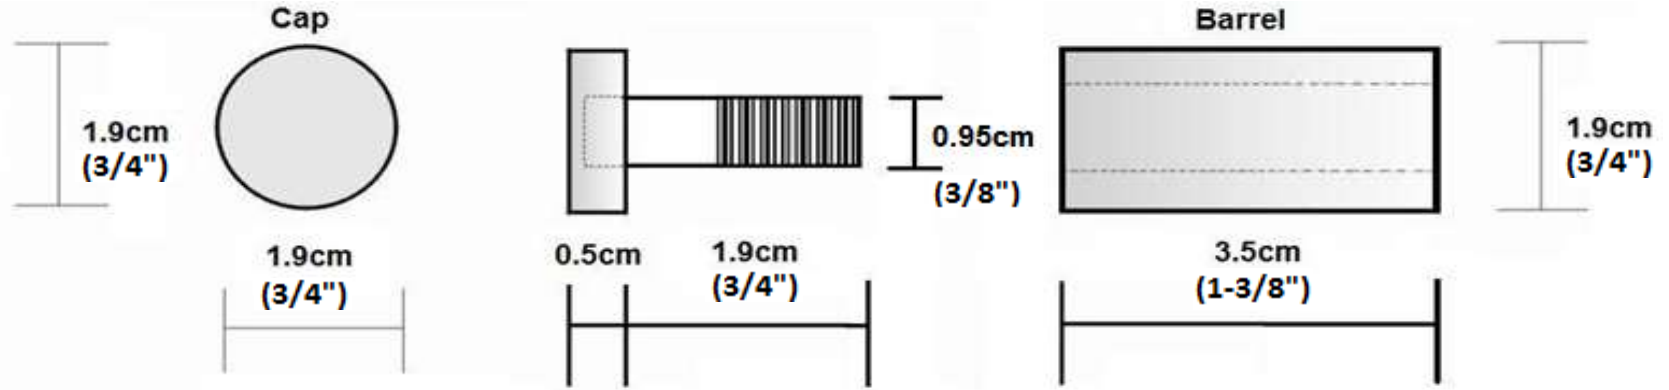

SO13-19 1.3cm Diameter x 1.9cm High (0.47" Diameter x 3/4" High) (holds 5mm thick material, max 3lbs per standoff)

SO16-25 1.6cm Diameter x 2.5cm High (5/8" Diameter x 1" High) (holds 10mm thick material, max 4lbs per standoff)

SO19-25 1.9cm Diameter x 2.5cm High (3/4" Diameter x 1" High) (holds 10mm thick material, max 4.5lbs per standoff)

SO19-35 1.9cm Diameter x 3.5cm High (3/4" Diameter x 1-3/8" High) (holds 10mm thick material, max 4.5lbs per standoff)

SO25-25 2.5cm Diameter x 2.5cm High (1" Diameter x 1" High) (holds 10mm thick material, max 5lbs per standoff)

SO25-35 2.5cm Diameter x 3.5cm High (1" Diameter x 1-3/8" High) (holds 10mm thick material, max 5lbs per standoff)

SO30-25 3cm Diameter x 2.5cm High (1-3/16" Diameter x 1" High) (holds 10mm thick material, max 5.5lbs per standoff)

SO30-35 3cm Diameter x 3.5cm High (1-3/16" Diameter x 1-3/8" High) (holds 10mm thick material, max 5.5lbs per standoff)