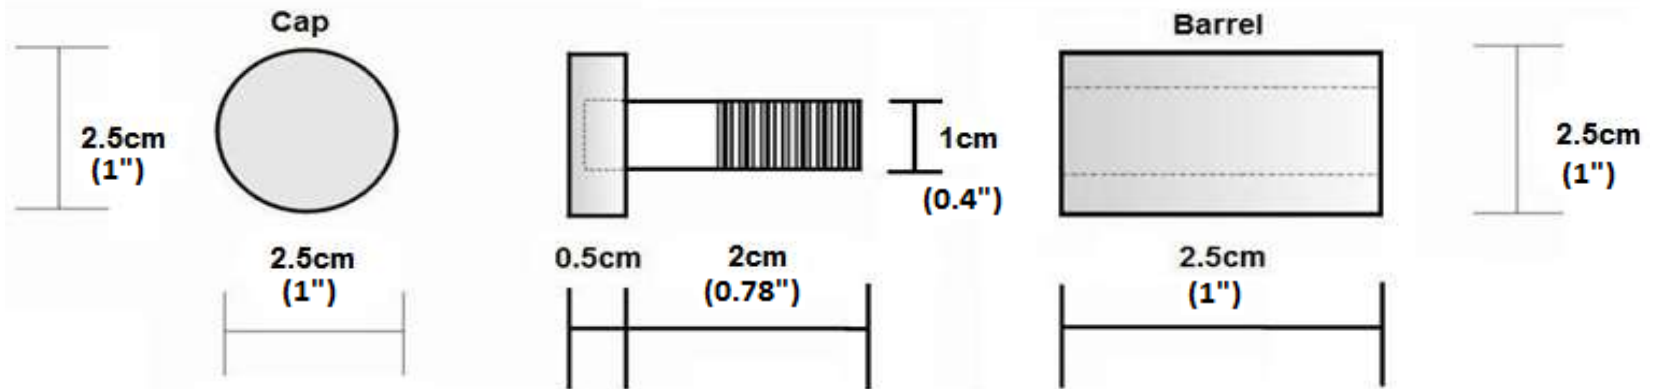

SO13-19 1.3cm Diameter x 1.9cm High (0.47" Diameter x 3/4" High) (holds 5mm thick material, max 3lbs per standoff)

SO16-25 1.6cm Diameter x 2.5cm High (5/8" Diameter x 1" High) (holds 10mm thick material, max 4lbs per standoff)

SO19-25 1.9cm Diameter x 2.5cm High (3/4" Diameter x 1" High) (holds 10mm thick material, max 4.5lbs per standoff)

SO19-35 1.9cm Diameter x 3.5cm High (3/4" Diameter x 1-3/8" High) (holds 10mm thick material, max 4.5lbs per standoff)

SO25-25 2.5cm Diameter x 2.5cm High (1" Diameter x 1" High) (holds 10mm thick material, max 5lbs per standoff)

SO25-35 2.5cm Diameter x 3.5cm High (1" Diameter x 1-3/8" High) (holds 10mm thick material, max 5lbs per standoff)

SO30-25 3cm Diameter x 2.5cm High (1-3/16" Diameter x 1" High) (holds 10mm thick material, max 5.5lbs per standoff)

SO30-35 3cm Diameter x 3.5cm High (1-3/16" Diameter x 1-3/8" High) (holds 10mm thick material, max 5.5lbs per standoff)