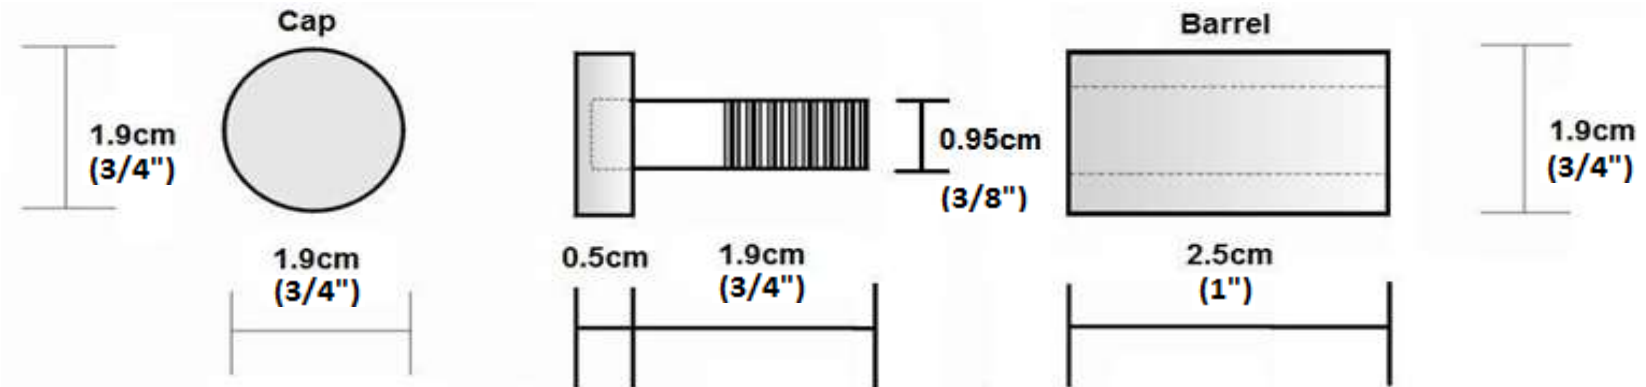

SO13-19 1.3cm Diameter x 1.9cm High (0.47" Diameter x 3/4" High) (holds 5mm thick material, max 3lbs per standoff)

SO16-25 1.6cm Diameter x 2.5cm High (5/8" Diameter x 1" High) (holds 10mm thick material, max 4lbs per standoff)

SO19-25 1.9cm Diameter x 2.5cm High (3/4" Diameter x 1" High) (holds 10mm thick material, max 4.5lbs per standoff)

SO19-35 1.9cm Diameter x 3.5cm High (3/4" Diameter x 1-3/8" High) (holds 10mm thick material, max 4.5lbs per standoff)

SO25-25 2.5cm Diameter x 2.5cm High (1" Diameter x 1" High) (holds 10mm thick material, max 5lbs per standoff)

SO25-35 2.5cm Diameter x 3.5cm High (1" Diameter x 1-3/8" High) (holds 10mm thick material, max 5lbs per standoff)

SO30-25 3cm Diameter x 2.5cm High (1-3/16" Diameter x 1" High) (holds 10mm thick material, max 5.5lbs per standoff)

SO30-35 3cm Diameter x 3.5cm High (1-3/16" Diameter x 1-3/8" High) (holds 10mm thick material, max 5.5lbs per standoff)