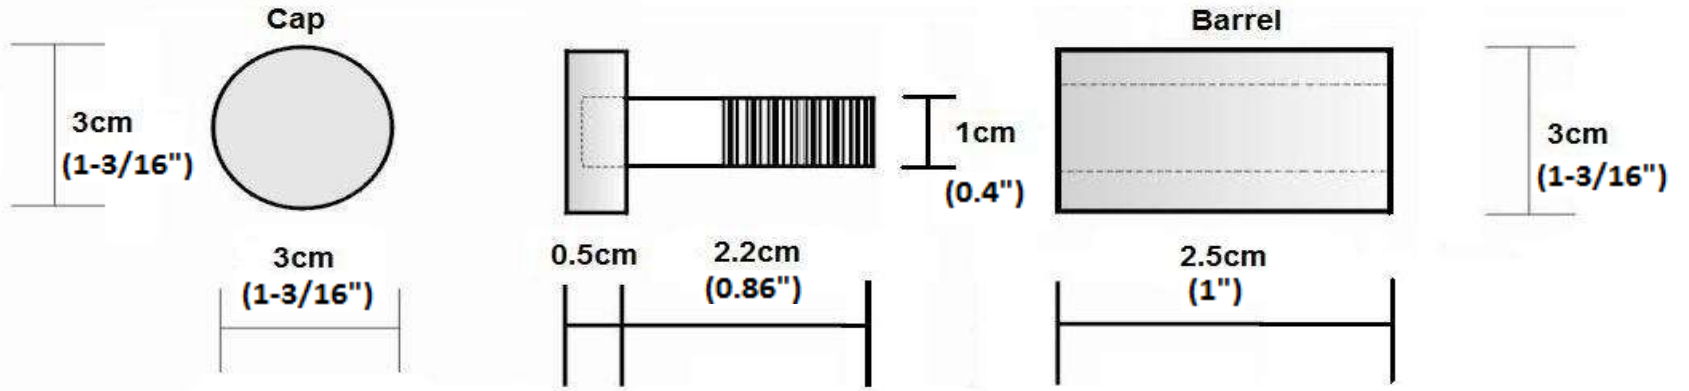

SO13-19 1.3cm Diameter x 1.9cm High (0.47" Diameter x 3/4" High) (holds 5mm thick material, max 3lbs per standoff)

SO16-25 1.6cm Diameter x 2.5cm High (5/8" Diameter x 1" High) (holds 10mm thick material, max 4lbs per standoff)

SO19-25 1.9cm Diameter x 2.5cm High (3/4" Diameter x 1" High) (holds 10mm thick material, max 4.5lbs per standoff)

SO19-35 1.9cm Diameter x 3.5cm High (3/4" Diameter x 1-3/8" High) (holds 10mm thick material, max 4.5lbs per standoff)

SO25-25 2.5cm Diameter x 2.5cm High (1" Diameter x 1" High) (holds 10mm thick material, max 5lbs per standoff)

SO25-35 2.5cm Diameter x 3.5cm High (1" Diameter x 1-3/8" High) (holds 10mm thick material, max 5lbs per standoff)

SO30-25 3cm Diameter x 2.5cm High (1-3/16" Diameter x 1" High) (holds 10mm thick material, max 5.5lbs per standoff)

SO30-35 3cm Diameter x 3.5cm High (1-3/16" Diameter x 1-3/8" High) (holds 10mm thick material, max 5.5lbs per standoff)